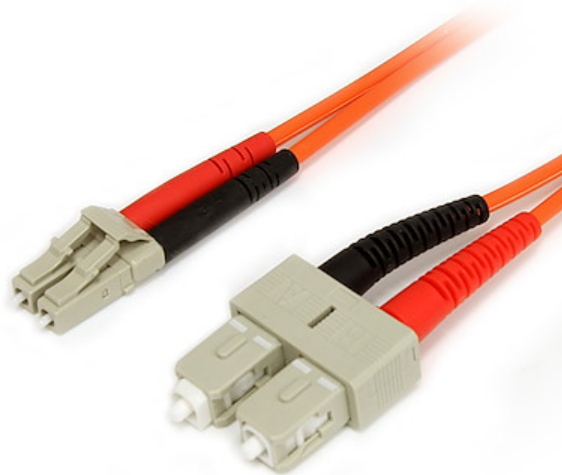

Fiber Optic Cable - Multimode Duplex 62.5/125 - LSZH - LC/SC - 7 m

Product ID: FIBLCSC7

The FIBLCSC7 7-meter (23ft) Multimode 62.5/125 Duplex Fiber Patch Cable is terminated with one LC (male) connector and one SC (male) connector, to provide the necessary connection between fiber networking devices for high-speed, long distance networks.

This LC-SC patch cable is housed in a LSZH (Low-Smoke, Zero-Halogen) flame retardant jacket, to ensure minimal smoke, toxicity and corrosion when exposed to high sources of heat, in the event of a fire. Making it ideal for use in industrial settings, central offices and schools, as well as residential settings where building codes are a consideration.

To ensure optimum performance, our multimode fiber duplex cable is individually tested and certified to be within acceptable optical insertion loss limits for guaranteed compatibility and 100% reliability.

Backed by Lifetime Warranty, our LC-SC Multimode Fiber Patch cable is guaranteed to provide long-lasting dependability, and top quality performance.

Certifications, Reports and Compatibility

Applications